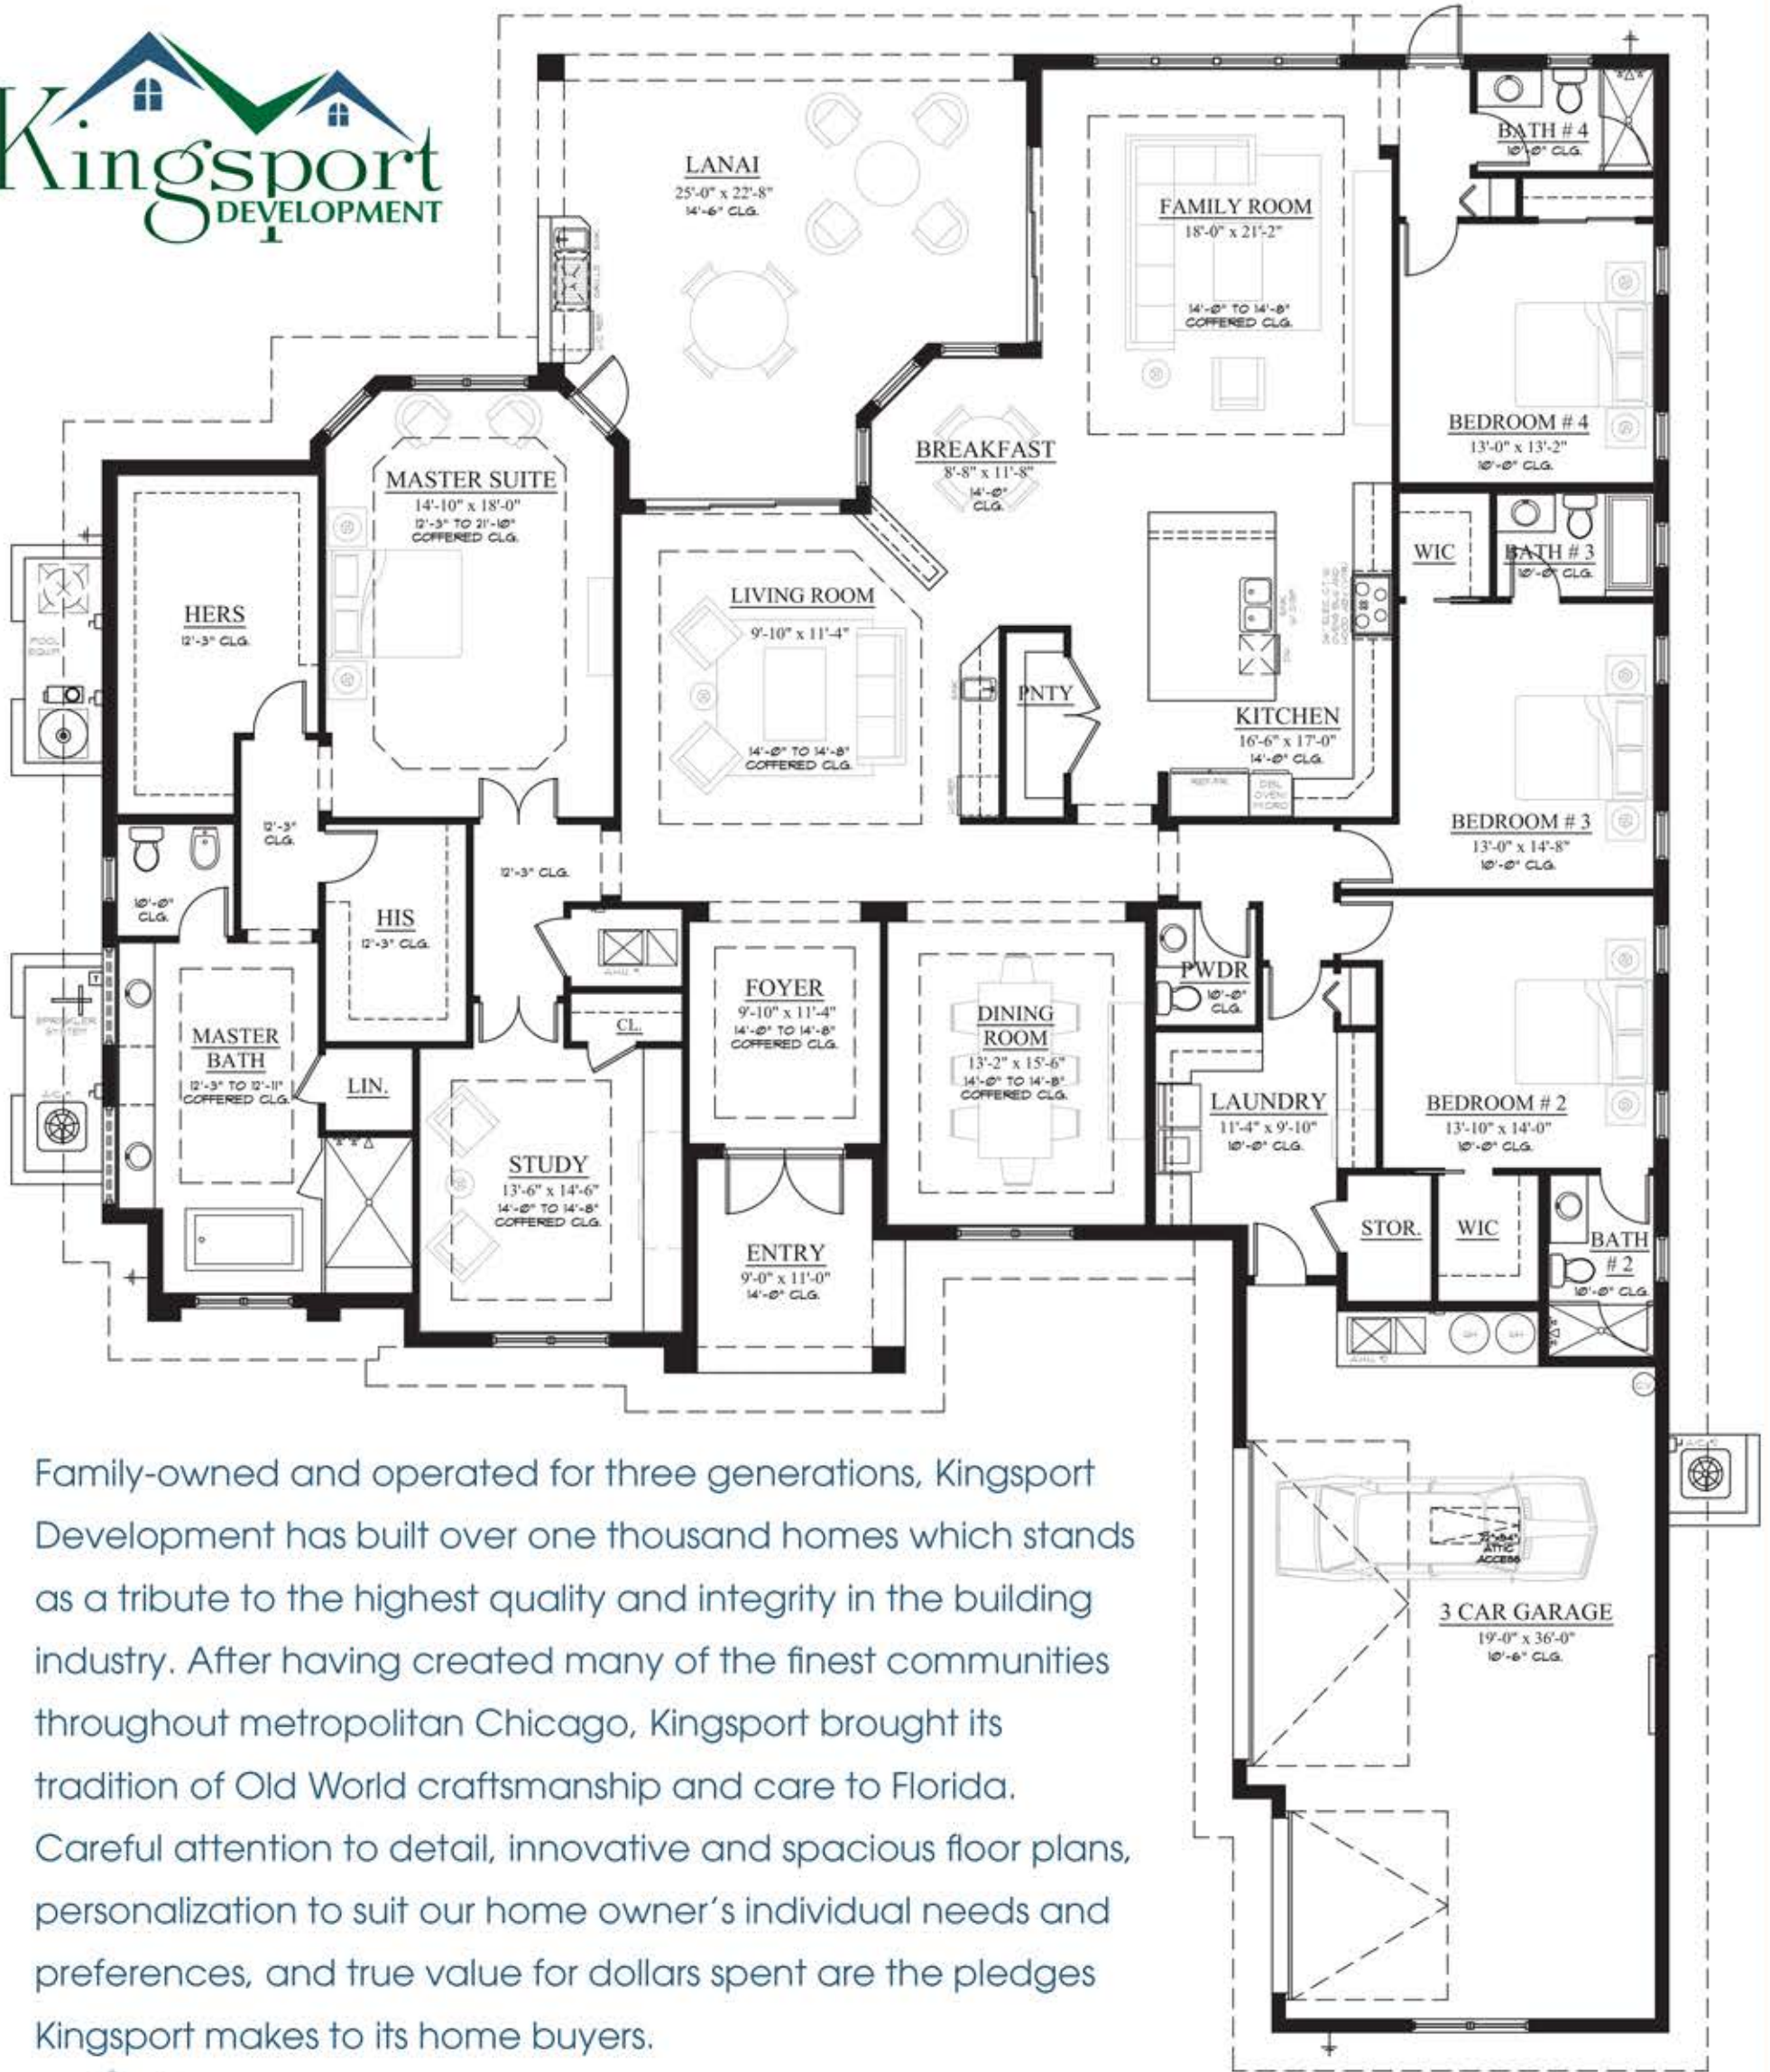

Windsor Model

Family-owned and operated for three generations, Kingsport Development has built over one thousand homes which stands as a tribute to the highest quality and integrity in the building industry. After having created many of the finest communities throughout metropolitan Chicago, Kingsport brought its tradition of Old World craftsmanship and care to Florida. Careful attention to detail, innovative and spacious floor plans, personalization to suit our home owner's individual needs and preferences, and true value for dollars spent are the pledges Kingsport makes to its home buyers.

*If these values are important to you
and your family, come home to a
Kingsport Development
Home.*

AREA CALCULATIONS	
FIRST FLR LIVING A/C *	4,164 SF
TOTAL LIVING A/C *	4,164 SF
3 CAR GARAGE *	791 SF
ENTRY *	113 SF
LOGGIA *	485 SF
TOTAL UNDER ROOF *	5,553 SF

RENDERING AND FLOOR PLAN ARE ARTIST'S CONCEPT. ALL DIMENSIONS, FEATURES, AND SQUARE FOOTAGE ARE APPROXIMATE AND SUBJECT TO CHANGE WITHOUT NOTICE.